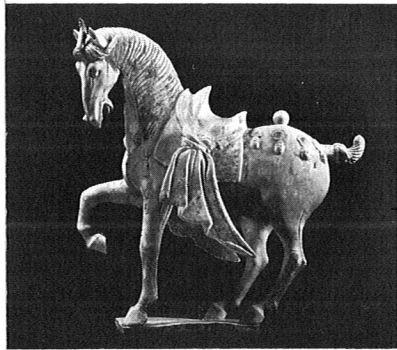

*The Columbia University Exhibition of
Three Thousand Years of the Ceramic Art
and Ancient Sculpture of China*

FROM THE SACKLER COLLECTIONS

THE ROTUNDA OF THE
LOW MEMORIAL LIBRARY

November, December 1962
January, 1963