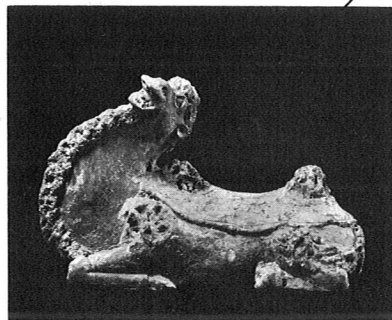

*The Columbia University Exhibition of
Three Thousand Years of the Ceramic Art
and Ancient Sculpture of China*

FROM THE SACKLER COLLECTIONS

THE ROTUNDA OF THE
LOW MEMORIAL LIBRARY

November, December 1962
January, 1963